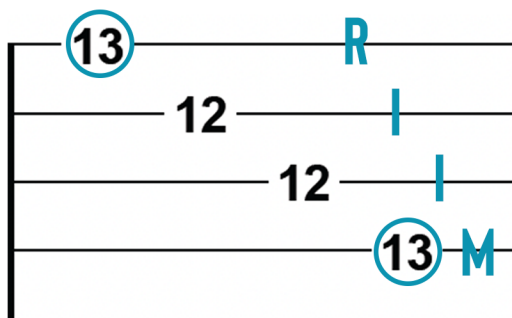

# MANIPULATING F-SHAPES

MAJOR SHAPE

INTERVAL

MINOR = 3RD  
↓ 1/2 STEP

AUGMENTED = 5TH  
↑ 1/2 STEP

DOMINANT 7 = 1  
(FLAT 7) = ROOT  
↓ WHOLE STEP

DIMINISHED = 3RD & 5TH  
↓ 1/2 STEP

# MANIPULATING D-SHAPES

MAJOR SHAPE

INTERVAL

MINOR = 3RD  
↓ 1/2 STEP

AUGMENTED = 5TH  
↑ 1/2 STEP

DOMINANT 7 = 1  
(FLAT 7) = ROOT  
↓ WHOLE STEP

DIMINISHED =  
3RD & 5TH  
↓ 1/2 STEP

# MANIPULATING BARRE SHAPES

MAJOR SHAPE

INTERVAL

MINOR = 3RD  
↓ 1/2 STEP

AUGMENTED = 5TH  
↑ 1/2 STEP

DOMINANT 7 = 1  
(FLAT 7) = ROOT  
↓ WHOLE STEP

DIMINISHED =  
3RD & 5TH  
↓ 1/2 STEP