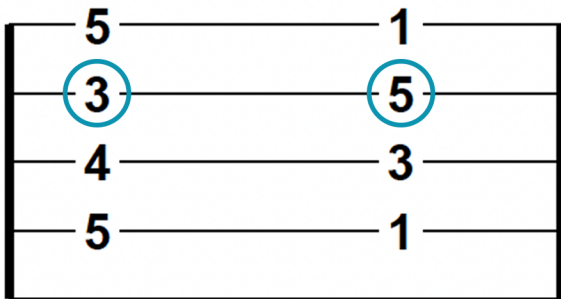

BARRE-SHAPE

12						5
12			P	R		3
12					M	1
12					M	5

13513513..etc →

# MANIPULATING F-SHAPES

MAJOR SHAPE

INTERVAL

MINOR = 3RD  
↓ 1/2 STEP

AUGMENTED = 5TH  
↑ 1/2 STEP

DOMINANT 7 = 1  
(FLAT 7) = ROOT  
↓ WHOLE STEP

DIMINISHED = 3RD & 5TH  
↓ 1/2 STEP

# MANIPULATING D-SHAPES

MAJOR SHAPE

INTERVAL

MINOR = 3RD  
↓ 1/2 STEP

AUGMENTED = 5TH  
↑ 1/2 STEP

DOMINANT 7 = 1  
(FLAT 7) = ROOT  
↓ WHOLE STEP

DIMINISHED =  
3RD & 5TH  
↓ 1/2 STEP