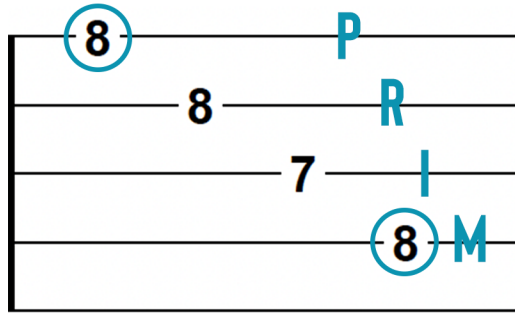

BARRE-SHAPE

12						5
12			P	R		3
12					M	1
12					M	5

13513513..etc →

# MANIPULATING F-SHAPES

MAJOR SHAPE

INTERVAL

MINOR = 3RD  
↓ 1/2 STEP

AUGMENTED = 5TH  
↑ 1/2 STEP

DOMINANT 7 = 1  
(FLAT 7) = ROOT  
↓ WHOLE STEP

DIMINISHED = 3RD & 5TH  
↓ 1/2 STEP

# MANIPULATING D-SHAPES

MAJOR SHAPE

INTERVAL

MINOR = 3RD  
↓ 1/2 STEP

AUGMENTED = 5TH  
↑ 1/2 STEP

DOMINANT 7 = 1  
(FLAT 7) = ROOT  
↓ WHOLE STEP

DIMINISHED =  
3RD & 5TH  
↓ 1/2 STEP

# MANIPULATING BARRE SHAPES

MAJOR SHAPE

INTERVAL

MINOR = 3RD  
↓ 1/2 STEP

AUGMENTED = 5TH  
↑ 1/2 STEP

DOMINANT 7 = 1  
(FLAT 7) = ROOT  
↓ WHOLE STEP

DIMINISHED =  
3RD & 5TH  
↓ 1/2 STEP