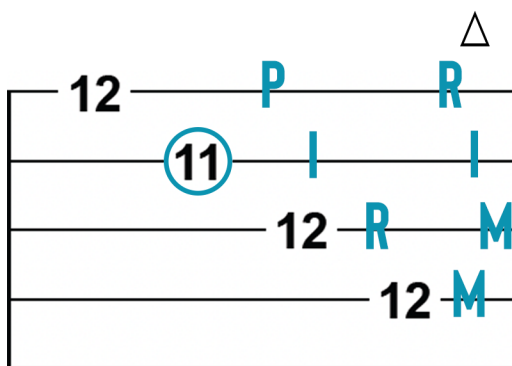

# MANIPULATING F-SHAPES

MAJOR SHAPE

INTERVAL

MINOR = 3RD  
↓ 1/2 STEP

AUGMENTED = 5TH  
↑ 1/2 STEP

DOMINANT 7 = 1  
(FLAT 7) = ROOT  
↓ WHOLE STEP

DIMINISHED = 3RD & 5TH  
↓ 1/2 STEP

# MANIPULATING D-SHAPES

MAJOR SHAPE

INTERVAL

MINOR = 3RD  
↓ 1/2 STEP

AUGMENTED = 5TH  
↑ 1/2 STEP

DOMINANT 7 = 1  
(FLAT 7) = ROOT  
↓ WHOLE STEP

DIMINISHED =  
3RD & 5TH  
↓ 1/2 STEP

# MANIPULATING BARRE SHAPES

MAJOR SHAPE

INTERVAL

MINOR = 3RD  
↓ 1/2 STEP

AUGMENTED = 5TH  
↑ 1/2 STEP

DOMINANT 7 = 1  
(FLAT 7) = ROOT  
↓ WHOLE STEP

DIMINISHED =  
3RD & 5TH  
↓ 1/2 STEP