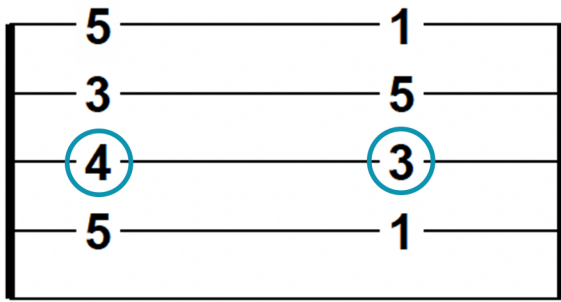

BARRE-SHAPE

12						5
12			P	R		3
12					M	1
12					M	5

13513513..etc →

# MANIPULATING F-SHAPES

MAJOR SHAPE

INTERVAL

MINOR = 3RD  
↓ 1/2 STEP

AUGMENTED = 5TH  
↑ 1/2 STEP

DOMINANT 7 = 1  
(FLAT 7) = ROOT  
↓ WHOLE STEP

DIMINISHED = 3RD & 5TH  
↓ 1/2 STEP

# MANIPULATING D-SHAPES

MAJOR SHAPE

INTERVAL

MINOR = 3RD  
↓ 1/2 STEP

AUGMENTED = 5TH  
↑ 1/2 STEP

DOMINANT 7 = 1  
(FLAT 7) = ROOT  
↓ WHOLE STEP

DIMINISHED =  
3RD & 5TH  
↓ 1/2 STEP