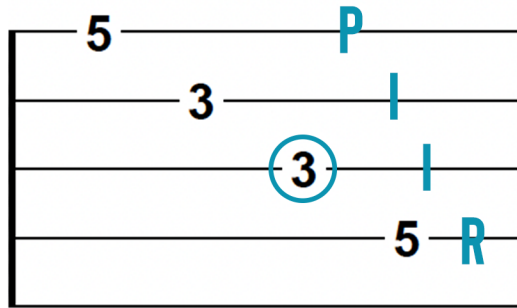

BARRE-SHAPE

12						5
12			P	R		3
12					M	1
12					M	5

13513513..etc →

# MANIPULATING F-SHAPES

MAJOR SHAPE

INTERVAL

MINOR = 3RD  
↓ 1/2 STEP

AUGMENTED = 5TH  
↑ 1/2 STEP

DOMINANT 7 = 1  
(FLAT 7) = ROOT  
↓ WHOLE STEP

DIMINISHED = 3RD & 5TH  
↓ 1/2 STEP

# MANIPULATING D-SHAPES

MAJOR SHAPE

INTERVAL

MINOR = 3RD  
↓ 1/2 STEP

AUGMENTED = 5TH  
↑ 1/2 STEP

DOMINANT 7 = 1  
(FLAT 7) = ROOT  
↓ WHOLE STEP

DIMINISHED =  
3RD & 5TH  
↓ 1/2 STEP