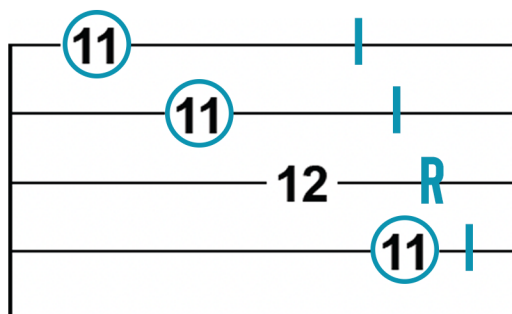

# MANIPULATING F-SHAPES

MAJOR SHAPE

INTERVAL

MINOR = 3RD  
↓ 1/2 STEP

AUGMENTED = 5TH  
↑ 1/2 STEP

DOMINANT 7 = 1  
(FLAT 7) = ROOT  
↓ WHOLE STEP

DIMINISHED = 3RD & 5TH  
↓ 1/2 STEP

# MANIPULATING D-SHAPES

MAJOR SHAPE

INTERVAL

MINOR = 3RD  
↓ 1/2 STEP

AUGMENTED = 5TH  
↑ 1/2 STEP

DOMINANT 7 = 1  
(FLAT 7) = ROOT  
↓ WHOLE STEP

DIMINISHED =  
3RD & 5TH  
↓ 1/2 STEP

# MANIPULATING BARRE SHAPES

MAJOR SHAPE

INTERVAL

MINOR = 3RD  
↓ 1/2 STEP

AUGMENTED = 5TH  
↑ 1/2 STEP

DOMINANT 7 = 1  
(FLAT 7) = ROOT  
↓ WHOLE STEP

DIMINISHED =  
3RD & 5TH  
↓ 1/2 STEP