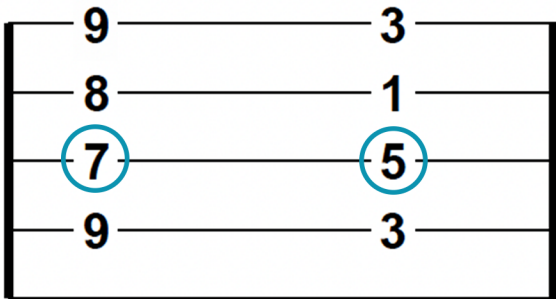

# MANIPULATING F-SHAPES

MAJOR SHAPE

INTERVAL

MINOR = 3RD  
↓ 1/2 STEP

AUGMENTED = 5TH  
↑ 1/2 STEP

DOMINANT 7 = 1  
(FLAT 7) = ROOT  
↓ WHOLE STEP

DIMINISHED = 3RD & 5TH  
↓ 1/2 STEP

# MANIPULATING D-SHAPES

MAJOR SHAPE

INTERVAL

MINOR = 3RD  
↓ 1/2 STEP

AUGMENTED = 5TH  
↑ 1/2 STEP

DOMINANT 7 = 1  
(FLAT 7) = ROOT  
↓ WHOLE STEP

DIMINISHED =  
3RD & 5TH  
↓ 1/2 STEP