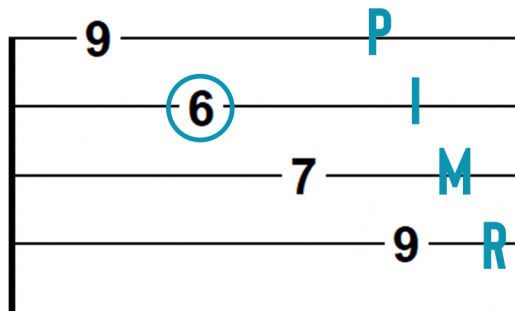

# MANIPULATING F-SHAPES

MAJOR SHAPE

INTERVAL

MINOR = 3RD  
↓ 1/2 STEP

AUGMENTED = 5TH  
↑ 1/2 STEP

DOMINANT 7 = 1  
(FLAT 7) = ROOT  
↓ WHOLE STEP

DIMINISHED = 3RD & 5TH  
↓ 1/2 STEP

# MANIPULATING D-SHAPES

MAJOR SHAPE

INTERVAL

MINOR = 3RD  
↓ 1/2 STEP

AUGMENTED = 5TH  
↑ 1/2 STEP

DOMINANT 7 = 1  
(FLAT 7) = ROOT  
↓ WHOLE STEP

DIMINISHED =  
3RD & 5TH  
↓ 1/2 STEP

# MANIPULATING BARRE SHAPES

MAJOR SHAPE

INTERVAL

MINOR = 3RD  
↓ 1/2 STEP

AUGMENTED = 5TH  
↑ 1/2 STEP

DOMINANT 7 = 1  
(FLAT 7) = ROOT  
↓ WHOLE STEP

DIMINISHED =  
3RD & 5TH  
↓ 1/2 STEP