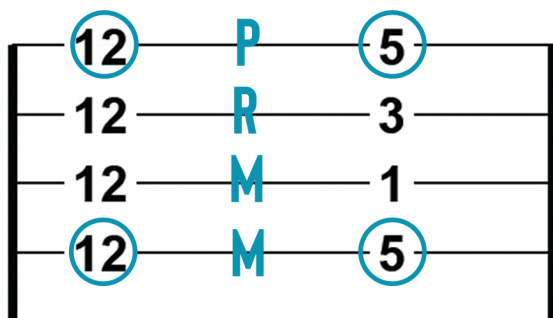

# MANIPULATING F-SHAPES

MAJOR SHAPE

INTERVAL

MINOR = 3RD  
↓ 1/2 STEP

AUGMENTED = 5TH  
↑ 1/2 STEP

DOMINANT 7 = 1  
(FLAT 7) = ROOT  
↓ WHOLE STEP

DIMINISHED = 3RD & 5TH  
↓ 1/2 STEP

# MANIPULATING D-SHAPES

MAJOR SHAPE

INTERVAL

MINOR = 3RD  
↓ 1/2 STEP

AUGMENTED = 5TH  
↑ 1/2 STEP

DOMINANT 7 = 1  
(FLAT 7) = ROOT  
↓ WHOLE STEP

DIMINISHED =  
3RD & 5TH  
↓ 1/2 STEP

# MANIPULATING BARRE SHAPES

MAJOR SHAPE

INTERVAL

MINOR = 3RD  
↓ 1/2 STEP

AUGMENTED = 5TH  
↑ 1/2 STEP

DOMINANT 7 = 1  
(FLAT 7) = ROOT  
↓ WHOLE STEP

DIMINISHED =  
3RD & 5TH  
↓ 1/2 STEP