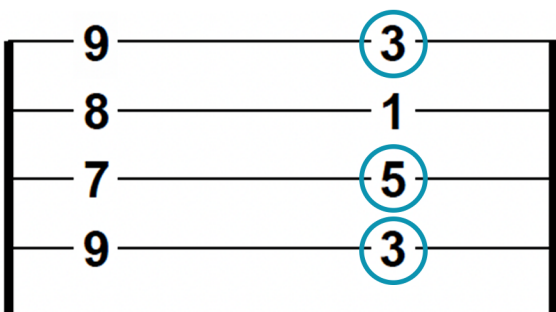

# MANIPULATING F-SHAPES

MAJOR SHAPE

INTERVAL

MINOR = 3RD  
↓ 1/2 STEP

AUGMENTED = 5TH  
↑ 1/2 STEP

DOMINANT 7 = 1  
(FLAT 7) = ROOT  
↓ WHOLE STEP

DIMINISHED = 3RD & 5TH  
↓ 1/2 STEP

# MANIPULATING D-SHAPES

MAJOR SHAPE

INTERVAL

MINOR = 3RD  
↓ 1/2 STEP

AUGMENTED = 5TH  
↑ 1/2 STEP

DOMINANT 7 = 1  
(FLAT 7) = ROOT  
↓ WHOLE STEP

DIMINISHED =  
3RD & 5TH  
↓ 1/2 STEP

# MANIPULATING BARRE SHAPES

MAJOR SHAPE

INTERVAL

MINOR = 3RD  
↓ 1/2 STEP

AUGMENTED = 5TH  
↑ 1/2 STEP

DOMINANT 7 = 1  
(FLAT 7) = ROOT  
↓ WHOLE STEP

DIMINISHED =  
3RD & 5TH  
↓ 1/2 STEP