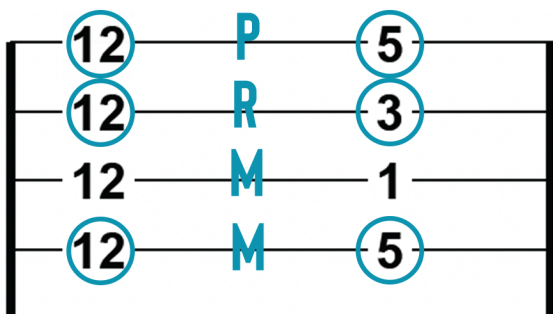

# MANIPULATING F-SHAPES

MAJOR SHAPE

INTERVAL

MINOR = 3RD  
↓ 1/2 STEP

AUGMENTED = 5TH  
↑ 1/2 STEP

DOMINANT 7 = 1  
(FLAT 7) = ROOT  
↓ WHOLE STEP

DIMINISHED = 3RD & 5TH  
↓ 1/2 STEP

# MANIPULATING D-SHAPES

MAJOR SHAPE

INTERVAL

MINOR = 3RD  
↓ 1/2 STEP

AUGMENTED = 5TH  
↑ 1/2 STEP

DOMINANT 7 = 1  
(FLAT 7) = ROOT  
↓ WHOLE STEP

DIMINISHED =  
3RD & 5TH  
↓ 1/2 STEP

# MANIPULATING BARRE SHAPES

MAJOR SHAPE

INTERVAL

MINOR = 3RD  
↓ 1/2 STEP

AUGMENTED = 5TH  
↑ 1/2 STEP

DOMINANT 7 = 1  
(FLAT 7) = ROOT  
↓ WHOLE STEP

DIMINISHED =  
3RD & 5TH  
↓ 1/2 STEP