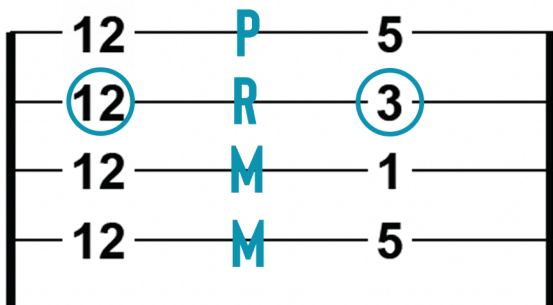

# MANIPULATING F-SHAPES

MAJOR SHAPE

INTERVAL

MINOR = 3RD  
↓ 1/2 STEP

AUGMENTED = 5TH  
↑ 1/2 STEP

DOMINANT 7 = 1  
(FLAT 7) = ROOT  
↓ WHOLE STEP

DIMINISHED = 3RD & 5TH  
↓ 1/2 STEP

# MANIPULATING D-SHAPES

MAJOR SHAPE

INTERVAL

MINOR = 3RD  
↓ 1/2 STEP

AUGMENTED = 5TH  
↑ 1/2 STEP

DOMINANT 7 = 1  
(FLAT 7) = ROOT  
↓ WHOLE STEP

DIMINISHED =  
3RD & 5TH  
↓ 1/2 STEP

# MANIPULATING BARRE SHAPES

MAJOR SHAPE

INTERVAL

MINOR = 3RD  
↓ 1/2 STEP

AUGMENTED = 5TH  
↑ 1/2 STEP

DOMINANT 7 = 1  
(FLAT 7) = ROOT  
↓ WHOLE STEP

DIMINISHED =  
3RD & 5TH  
↓ 1/2 STEP